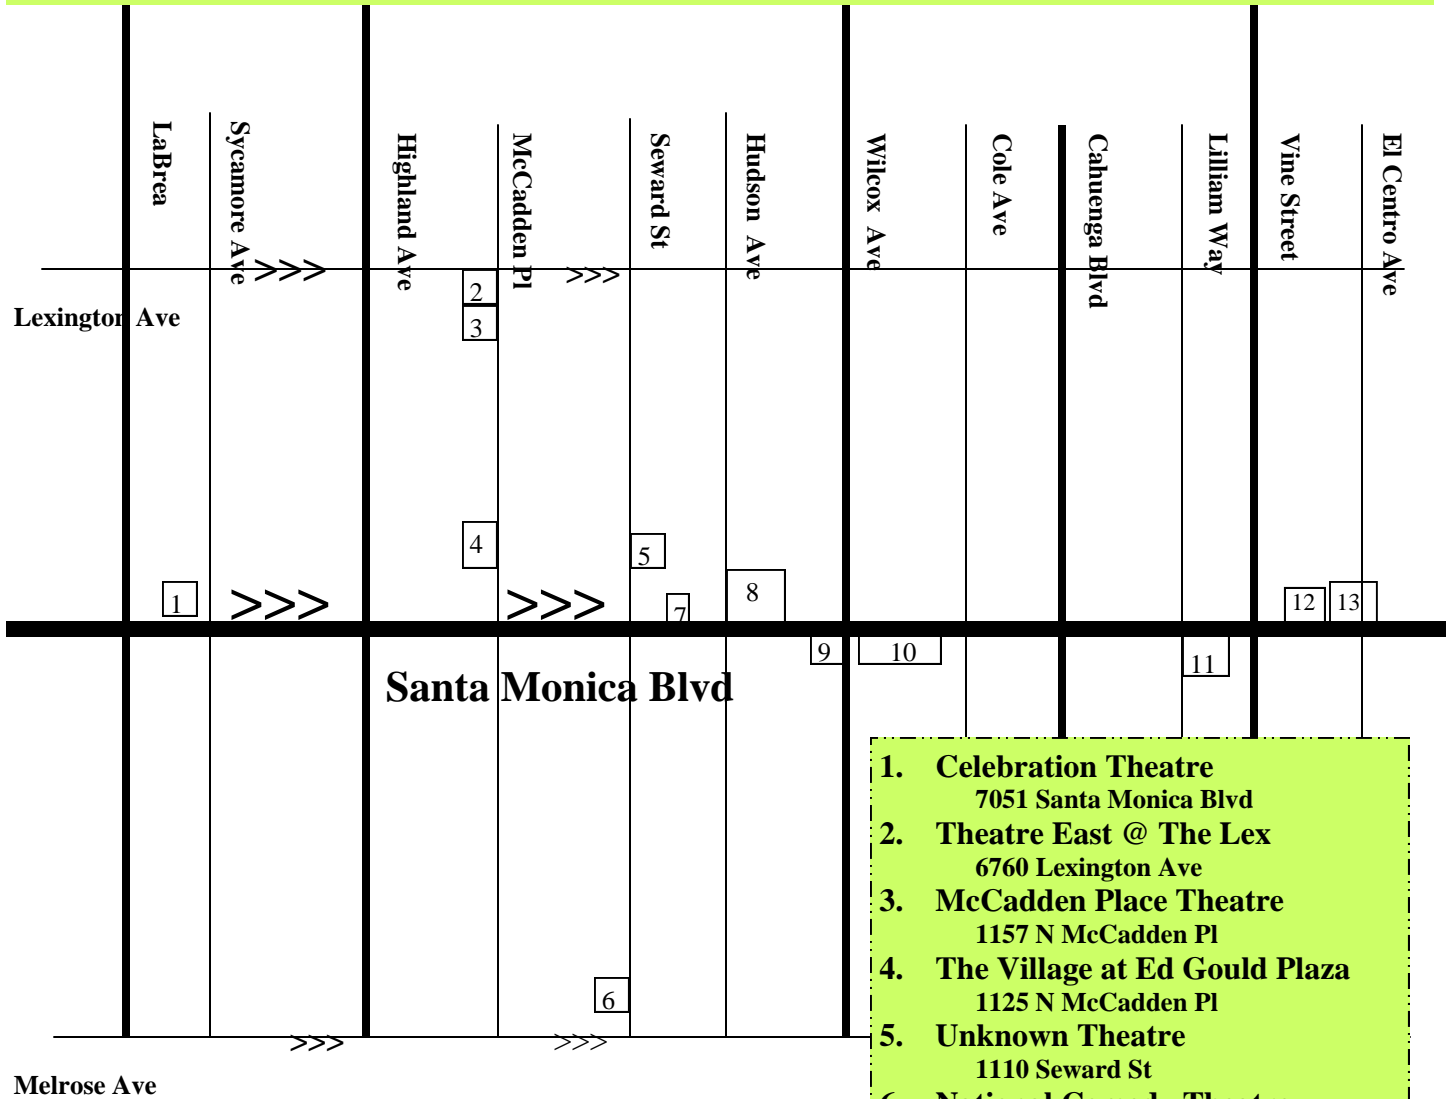

# THEATER ROW—HOLLYWOOD

1. **Celebration Theatre**  
7051 Santa Monica Blvd
  2. **Theatre East @ The Lex**  
6760 Lexington Ave
  3. **McCadden Place Theatre**  
1157 N McCadden Pl
  4. **The Village at Ed Gould Plaza**  
1125 N McCadden Pl
  5. **Unknown Theatre**  
1110 Seward St
  6. **National Comedy Theatre**  
733 Seward St
  7. **ART Works**  
6585 Santa Monica Blvd
  8. **Hudson Theatres**  
6539 Santa Monica Blvd
  9. **The Blank's 2nd Stage Theatre**  
6500 Santa Monica Blvd
  10. **The Complex Theatres**  
6476 Santa Monica Blvd
  11. **Elephant & Lillian Theatres**  
6322 Santa Monica Blvd
  12. **Open Fist Theatre**  
6209 Santa Monica Blvd
  13. **The Lounge Theatre**  
6201 Santa Monica Blvd
- All theatres are in 90038
- >>> indicates missing streets on map